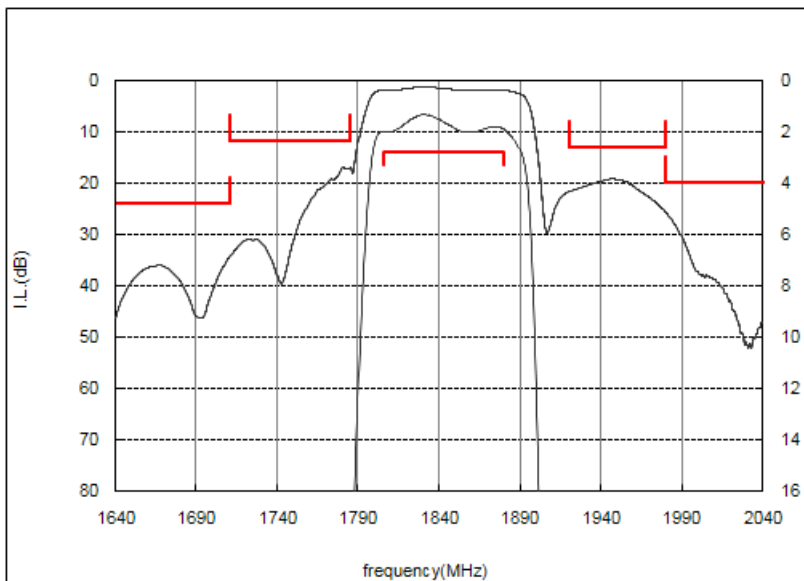

SAW FILTER FOR GSM1800 Rx

Murata part number :SAFEB1G84AA0F00

Frequency Performance