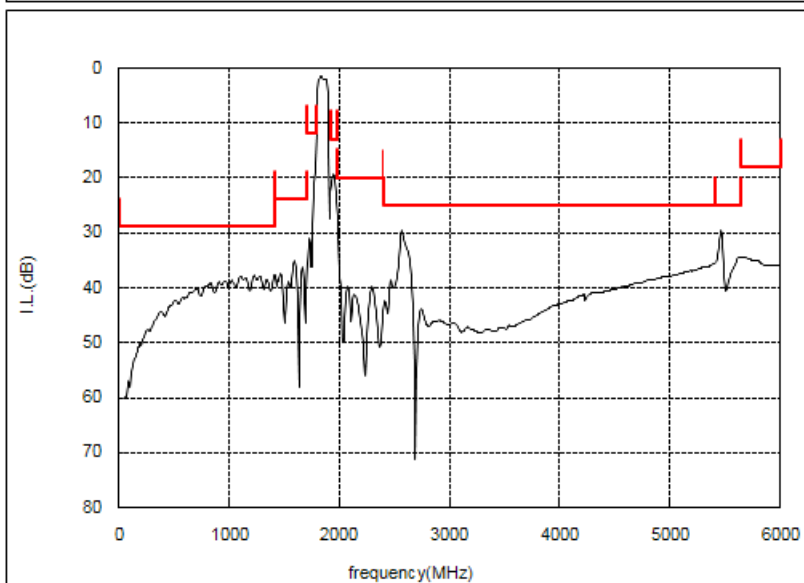

SAW FILTER FOR GSM1800 Rx

Murata part number :SAFEB1G84AA0F00

Frequency Performance