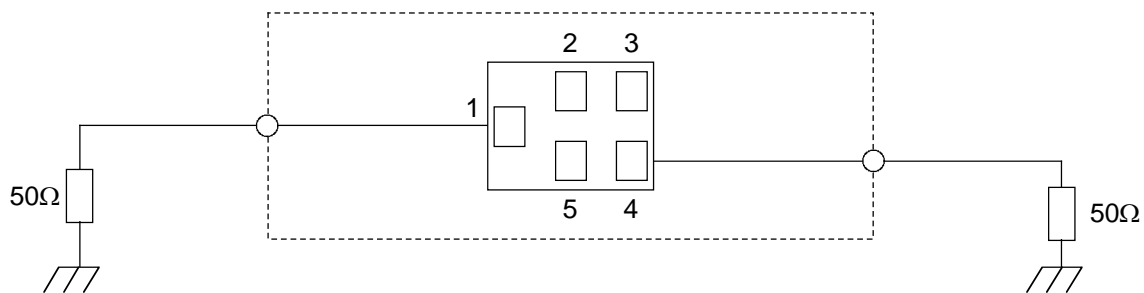

# SAW FILTER FOR GSM1800 Rx

Murata part number :SAFEB1G84AA0F00

## Recommended Land Pattern

Top View

## Test Circuit

Bottom View