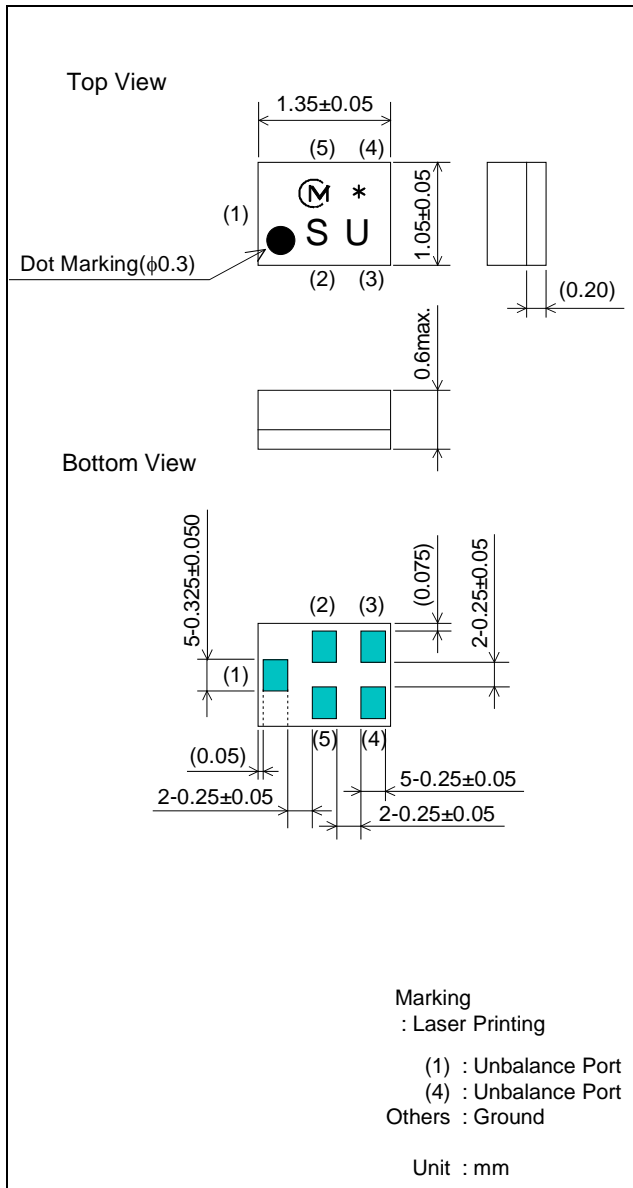

# Data Sheet of SAW Components

Note : Murata SAW Component is applicable for Cellular /Cordless phone (Terminal) relevant market only.

Please also read caution at the end of this document.

# SAW FILTER FOR GSM1800 Rx

Murata part number :SAFEB1G84AA0F00

## Package Dimensions

## Recommended Land Pattern

Top View